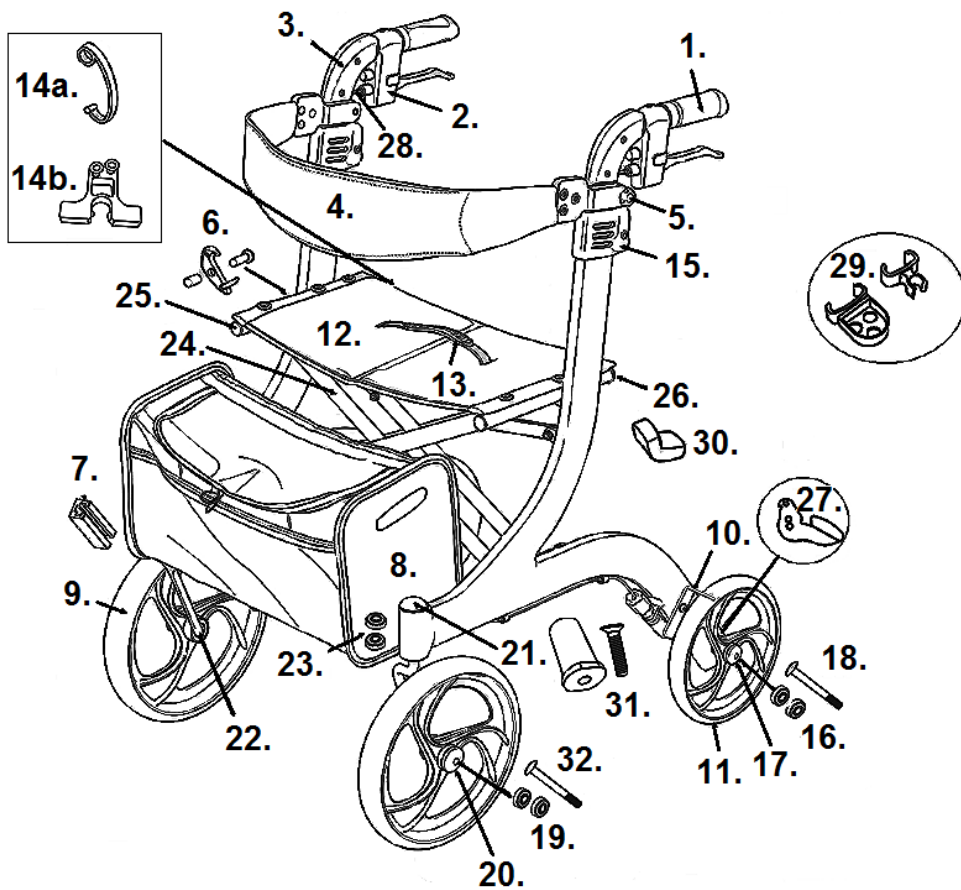

NITRO (RTL10266, RTL10266BK & RTL10266WT)

- | | |
|--|--|
| <p>1. Handgrip Left- 1026602
Handgrip Right- 1026603</p> <p>2. Handbrake Side Mt 10266 L- 1026601-RN [4]
Handbrake Side Mt 10266 R- 1026601-RNR [4]
Handbrake Side Mt 10266BK L- 1026601-G [4]
Handbrake Side Mt 10266BK R- 1026601-GR [4]
Handbrake Side Mt 10266WT L- 1026601-W [4]
Handbrake Side Mt 10266WT R- 1026601-WR [4]
Cable Only 48"- 1026632 [4]</p> <p>3. Handle Bar Side Mount Left- 1026630N-L [4]
Handle Bar Side Mount Right- 1026630N [4]</p> <p>4. Backrest Assy. 10266 & 10266WT- 1026604-B
Backrest Assembly 10266BK- 1026604-G</p> <p>5. Backrest Knob & Bolt 10266- 1026605-R
Backrest Knob & Bolt 10266WT- 1026605-W
Backrest Knob & Bolt 10266BK- 1026605-G</p> <p>6. Safety Lock- 1026638</p> <p>7. Side Frame Bag Mount & Screws (pr)- 1026611</p> <p>8. Bag Side Frame Mount 10266BK- 1026610-G
Bag Side Frame Mount 10266- 1026610-R
Bag Side Frame Mount 10266WT- 1026610-W
Bag Cross Frame Mt 10266- 1026633-R [5]
Bag Cross Frame Mt 10266BK- 1026633-BK [5]
Bag Cross Frame Mt 10266WT- 1026633-WT [5]</p> <p>9. Caster/Fork Assy. Old Style Left- 1026625
Caster/Fork Assy. Old Style Right- 1026624
Caster/Fork Assy. New Style L- 1026625-AN [3]
Caster/Fork Assy. New Style R- 1026624-AN [3]
Caster Old Style- 1026617
Caster New Style- 1026617-AN [3]</p> <p>10. Wheel Lock Assembly Metal Left- 1026615
Wheel Lock Assembly Metal Right- 1026616
Wheel Lock Assy. Plastic Left- 1026641 [2]
Wheel Lock Assy. Plastic Right- 1026642 [2]</p> <p>11. Rear Wheel Assembly Left- 1026612-L
Rear Wheel Assembly Right- 1026612-R</p> <p>12. Seat Upholstery & Hardware Black- 1026608
Seat Upholstery & Hardware Grey- 1026608-G</p> | <p>13. Strap 10266- 1026609-FSR
Strap 10266BK- 1026609-FSG
Strap 10266WT- 1026609-FSW</p> <p>14a. Folding Locking Latch 10266- 1026626-R
Folding Locking Latch 10266BK- 1026626-G
Folding Locking Latch 10266WT- 1026626-W</p> <p>14b. Folding Locking Latch- 1026644 [1]</p> <p>15. Back Height Adj. Latch 10266- 1026607-R
Back Height Adj. Latch 10266BK- 1026607-G
Back Height Adj. Latch 10266WT- 1026606-W</p> <p>16. Rear Axle Bearings (pr)- 1026613</p> <p>17. Rear Hub Cap- 1026619</p> <p>18. Rear Axle- 1026631</p> <p>19. Caster Bearings Old Style (pr)- 1026618
Caster Bearings New Style (pr)- 1026618-AN [3]</p> <p>20. Caster Hub Cap Old Style- 1026614
Caster Hub Cap New Style- 1026614-AN [3]</p> <p>21. Dust Cap (pr)- 1026620</p> <p>22. Fork Assembly Old Style Left- 1026622
Fork Assembly Old Style Right- 1026621
Fork Assy. New Style Left- 1026622-AN [3]
Fork Assy. New Style Right- 1026621-AN [3]</p> <p>23. Fork Stem Bearings (pr)- 1026623</p> <p>24. Cross Frame Side Frame Mount Bag- 1026627
Cross Frame Cross Frame Mt Bag- 1026635 [5]
Cross Frame Bolt- 1026646</p> <p>25. Front End Cap Side Mt Bag (pr)- 1026628
Front Fr End Cap Frame Mt Bag (ea)- 1026634 [5]</p> <p>26. Cross Frame Rear End Caps (pr)- 1026628</p> <p>27. Step Tube Left- 1026636
Step Tube Right- 1026637 [6]</p> <p>28. Brake Cable Guide- 1026639</p> <p>29. Cane Holder- 892</p> <p>30. Seat Rail Pad- STDS2A1807</p> <p>31. Cross Brace Screw & Insert- 1026643</p> <p>32. Front Axle- 1026645 [3]</p> |
|--|--|