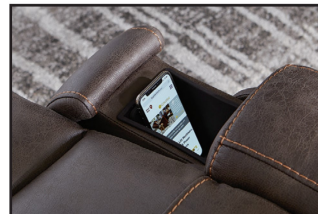

Titan
PR448

Comfort Zone[™]
by GOLDEN

The Titan is medium-sized and offers a stylish, overstuffed seamed back design, plush chaise pad, and numerous standard features providing hours of unmatched comfort. Your positioning options are endless with our 4-Zone Comfort Zone Positioning System, which includes our patented MaxiComfort® Positioning, adjustable headrest and adjustable lumbar all operated by our programmable AutoDrive™ hand control. Other features include a built-in cup holder, wireless smartphone charger, and accessory mount with a table, conveniently located in the open arm design. Also standard is an additional USB charging port for your phone or table located on the side of the chair.

The Titan comes standard with the following comfort and convenience features:

Adjustable Headrest and Lumbar

Accessory Mount with Removable Table

Built-in Cup Holder

Wireless Smartphone Charger

USB Charging Port