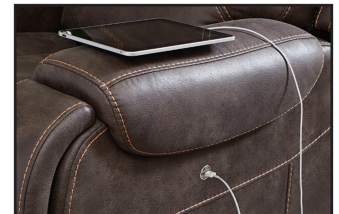

Titan
PR448

Comfort Zone[™]
by GOLDEN

The Titan is medium-sized and offers a stylish, overstuffed seamed back design, plush chaise pad, and numerous standard features providing hours of unmatched comfort. Your positioning options are endless with our 4-Zone Comfort Zone Positioning System, which includes our patented MaxiComfort® Positioning, adjustable headrest and adjustable lumbar all operated by our programmable AutoDrive™ hand control. Other features include a built-in cup holder, wireless smartphone charger, and accessory mount with a table, conveniently located in the open arm design. Also standard is an additional USB charging port for your phone or table located on the side of the chair.

The Titan comes standard with the following comfort and convenience features:

Adjustable Headrest and Lumbar

Accessory Mount with Removable Table

Built-in Cup Holder

Wireless Smartphone Charger

USB Charging Port