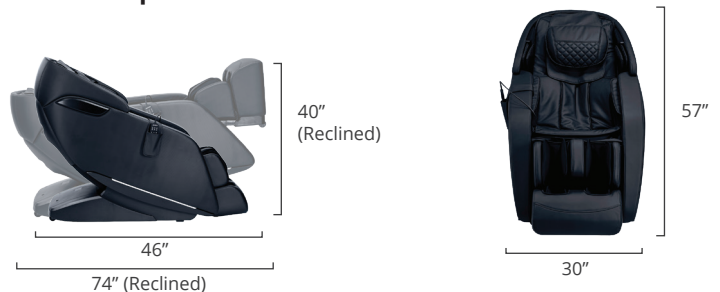

Kyoto Genki M380 Massage Chair

Features

- 360°, 4 node massage robot performs, kneading, tapping, kneading with tapping, shiatsu and knocking
- 12 fully automatic programs, 12 plus 3 MyMemory programs
- Full manual control including air intensity, foot roller on/off and targeted zone massage mapping
- One touch Zero Gravity mode to relieve spinal pressure
- Lumbar heat to warm up muscles for enhanced massage
- Total Sole Reflexology with triple shiatsu rollers per foot and Calf Roller Reflexology to soothe aching muscles.
- Chromotherapy lights
- MyMassage program memory
- USB charging port
- Intelligent voice command + control

Zero Gravity

Kneading + Oscillating calf

Bluetooth Speakers

Massage Regions

Ideal Height & Weight

Product Specifications

Minimum Door and Hall Width: 31" (without arm panels)

12 Auto Programs

Wired Controller

Back Mechanism Track Type/Length

2D

L Track / 43"

Airbags/Cells

24 / 34

Recline

Zero Gravity
Inversion

Heat Zones

Lumbar

Smart Fit

Smart Body Scan

Zero Wall Clearance

2"

Warranty

Kyoto Promise
4 Year Limited Warranty