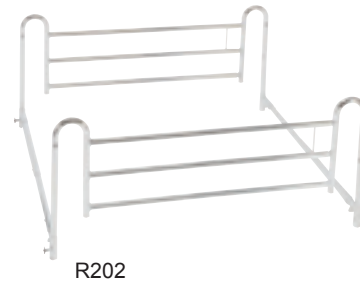

## Bed Side Rails

R202 with 3 Bars 1pr/ctn

### Features

- Constructed of 1" chrome-plated steel for strength and durability
- Telescopes with movement of bed
- Easily adjust up, or down with spring-loaded release
- Spring-loaded crossbars are easy to install and remove

### Features

- Constructed of chrome-plated steel for strength and durability
- Fits all hospital beds with metal frames
- Easy to install

### Features

- Constructed of chrome-plated steel for strength and durability
- Fits all hospital beds with metal frames
- Easy to install
- Use for bariatric bed and home care as well
- For security and convenience, four half-length rails are recommended, one set for head area, one set for foot area