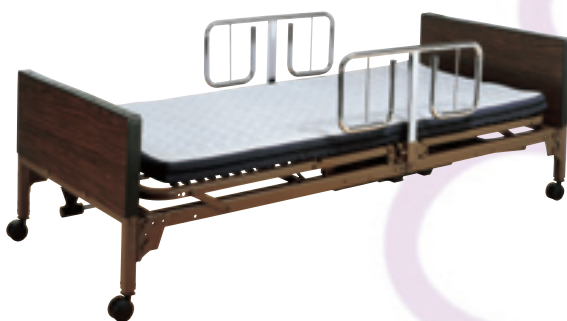

## Bed Side Rails

R202 with 3 Bars 1pr/ctn

### Features

- Constructed of 1" chrome-plated steel for strength and durability
- Telescopes with movement of bed
- Easily adjust up, or down with spring-loaded release
- Spring-loaded crossbars are easy to install and remove

### Features

- Constructed of chrome-plated steel for strength and durability
- Fits all hospital beds with metal frames
- Easy to install

### Features

- Constructed of chrome-plated steel for strength and durability
- Fits all hospital beds with metal frames
- Easy to install
- Use for bariatric bed and home care as well
- For security and convenience, four half-length rails are recommended, one set for head area, one set for foot area