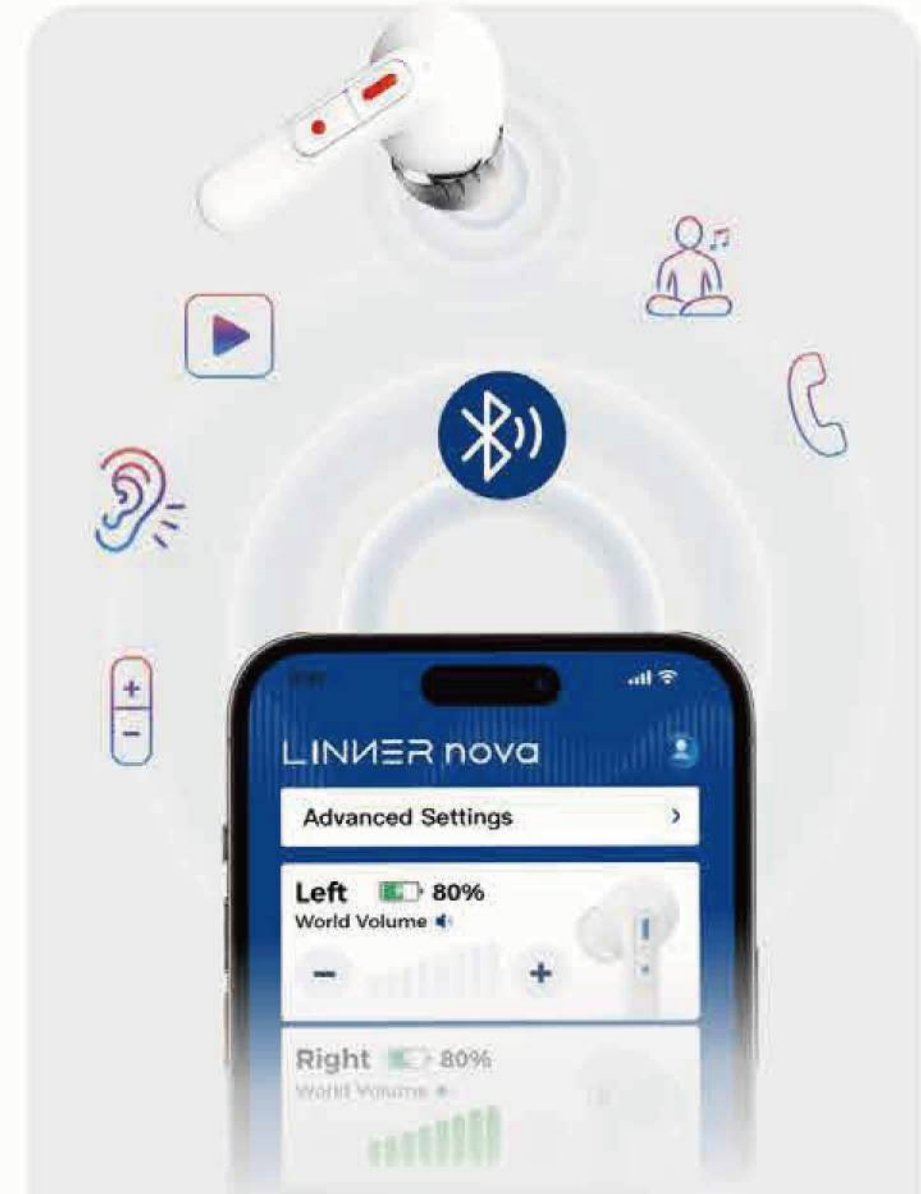

LINNER Nova/Lite Hearing Aids

LINNER

■ Key Selling Points & MSRP: \$299.99/\$249.99

Enhance Sound Clarity & Speech Understanding
Via 16 Digital Channels Processing

Safety & Hygiene Assured

Via UV-C Antibacterial

UV-C

Echo Shield to Help Stay Focus

Via Adaptive Feedback Control

Universal Bluetooth Connectivity
TV & Mic And Phone

4 Sound Modes to meet your needs possible
Dialogue & Restaurant & Commute & Outdoor

Pearl White

Aesthetic & Ergonomic Design

For safety & Security
IPX5 Sweat & Water-Proof

Stay Focus In Noise
Noise Cancellation

Precise & Flexible Amplification Capabilities
Via Dynamic Speaker

Recharge On-the-go
Fast & Wireless Charging