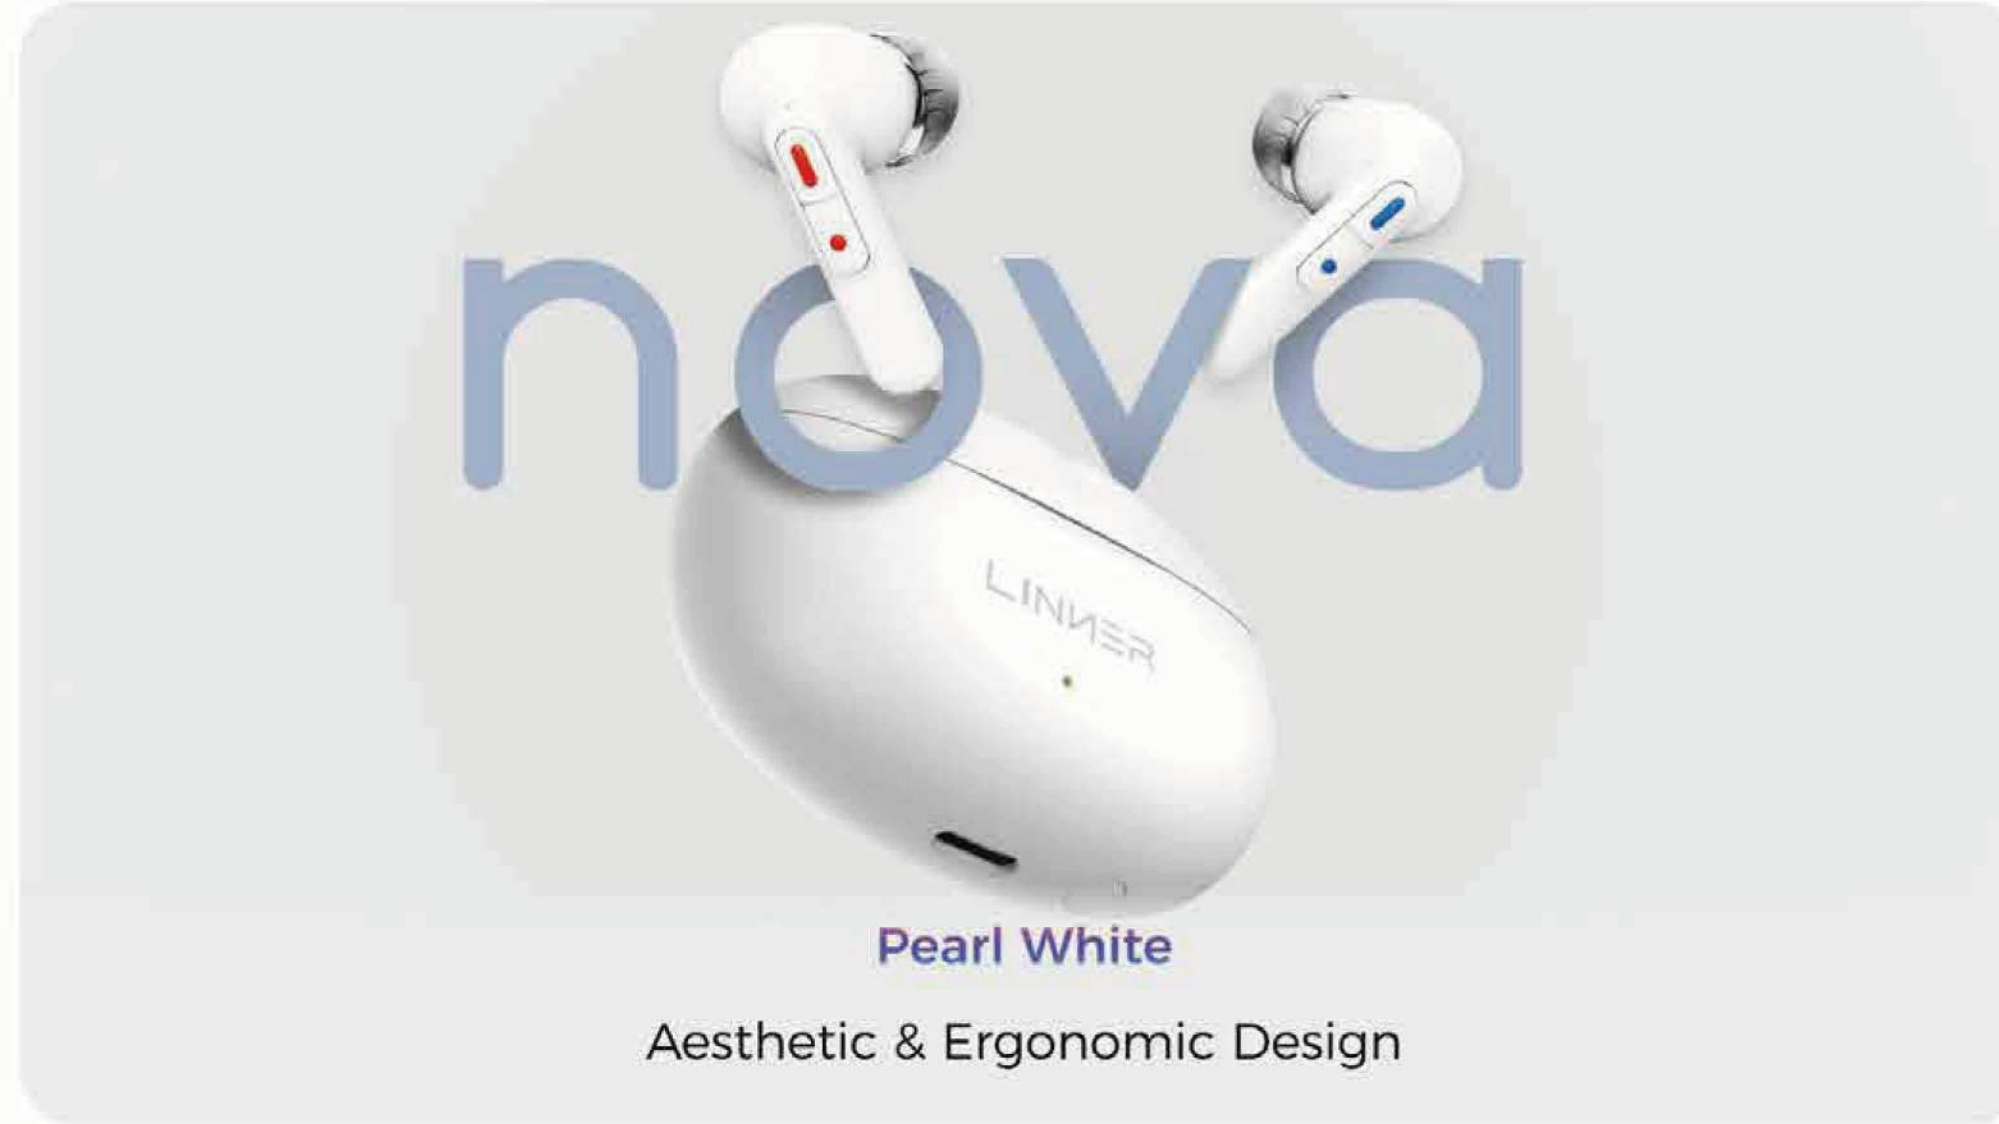

LINNER Nova/Lite Hearing Aids

LINNER

■ Key Selling Points & MSRP: \$299.99/\$249.99

Enhance Sound Clarity & Speech Understanding
Via 16 Digital Channels Processing

Safety & Hygiene Assured

Via UV-C Antibacterial

UV-C

Echo Shield to Help Stay Focus

Via Adaptive Feedback Control

Universal Bluetooth Connectivity
TV & Mic And Phone

4 Sound Modes to meet your needs possible
Dialogue & Restaurant & Commute & Outdoor

Pearl White

Aesthetic & Ergonomic Design

For safety & Security
IPX5 Sweat & Water-Proof

Stay Focus In Noise
Noise Cancellation

Precise & Flexible Amplification Capabilities
Via Dynamic Speaker

Recharge On-the-go
Fast & Wireless Charging