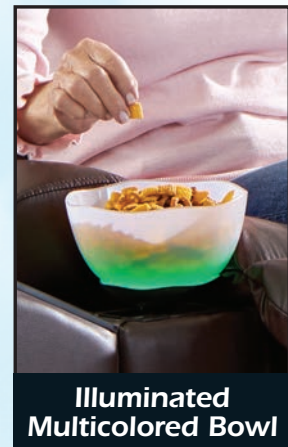

## Optional Accessories

Cooling Fan

Bluetooth Speaker

Tablet Holder  
& Charger

Illuminated  
Multicolored Bowl

Flex Light

Essential Oil  
Diffuser

Stem Glass Holder