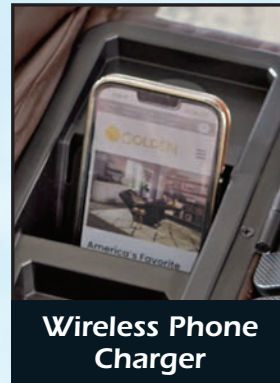

# GOLDEN Cloud+™

Feel Ultimate Wellness with Patented MaxiComfort® Zero Gravity Positioning, Adjustable Headrest & Lumbar with Programmable AutoDrive™ Hand Control!

## Standard Accessories

Butler Tray Table

LED Reading Light

Cup Holder

Wireless Phone  
Charger

USB Charging  
Port