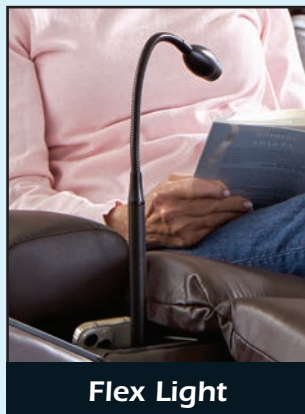

Cooling Fan

Bluetooth Speaker