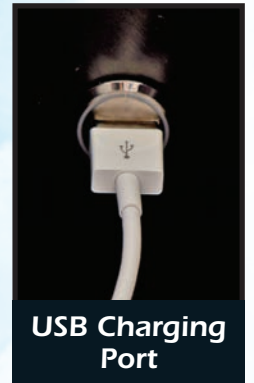

## Standard Accessories

Butler Tray Table

LED Reading Light

Cup Holder

Wireless Phone  
Charger

USB Charging  
Port