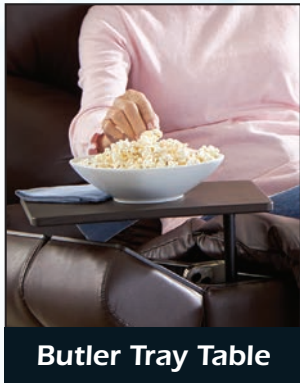

LED Reading Light

GOLDEN Cloud+™

Feel Ultimate Wellness with Patented MaxiComfort® Zero Gravity Positioning, Adjustable Headrest & Lumbar with Programmable AutoDrive™ Hand Control!

Standard Accessories

Butler Tray Table