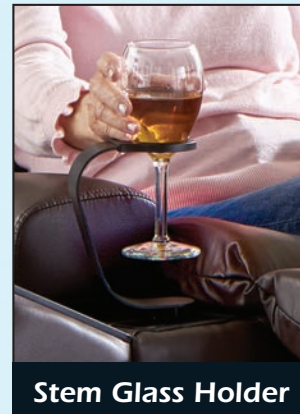

## Standard Accessories

Butler Tray Table

LED Reading Light

Cup Holder

Wireless Phone  
Charger

USB Charging  
Port

## Optional Accessories

Cooling Fan

Bluetooth Speaker

Tablet Holder  
& Charger

Illuminated  
Multicolored Bowl

Flex Light

Essential Oil  
Diffuser

Stem Glass Holder