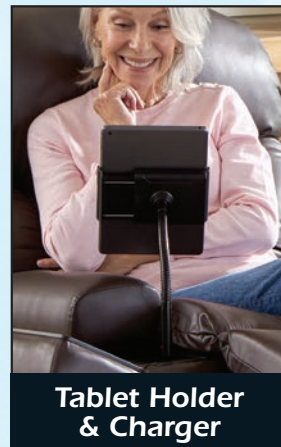

GOLDEN Cloud+™

Feel Ultimate Wellness with Patented MaxiComfort® Zero Gravity Positioning, Adjustable Headrest & Lumbar with Programmable AutoDrive™ Hand Control!

Standard Accessories

Optional Accessories

Visit your local Authorized Retailer for a multisensory test drive!