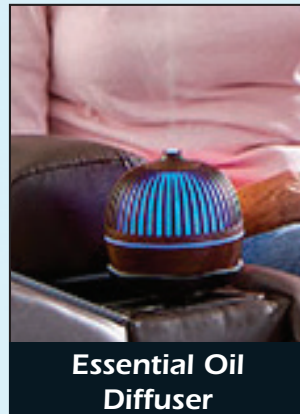

## Optional Accessories

Cooling Fan

Bluetooth Speaker

Tablet Holder  
& Charger

Illuminated  
Multicolored Bowl

Flex Light

Essential Oil  
Diffuser

Stem Glass Holder