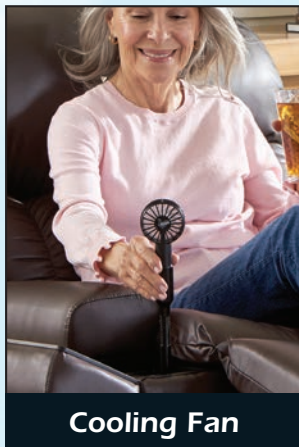

Optional Accessories