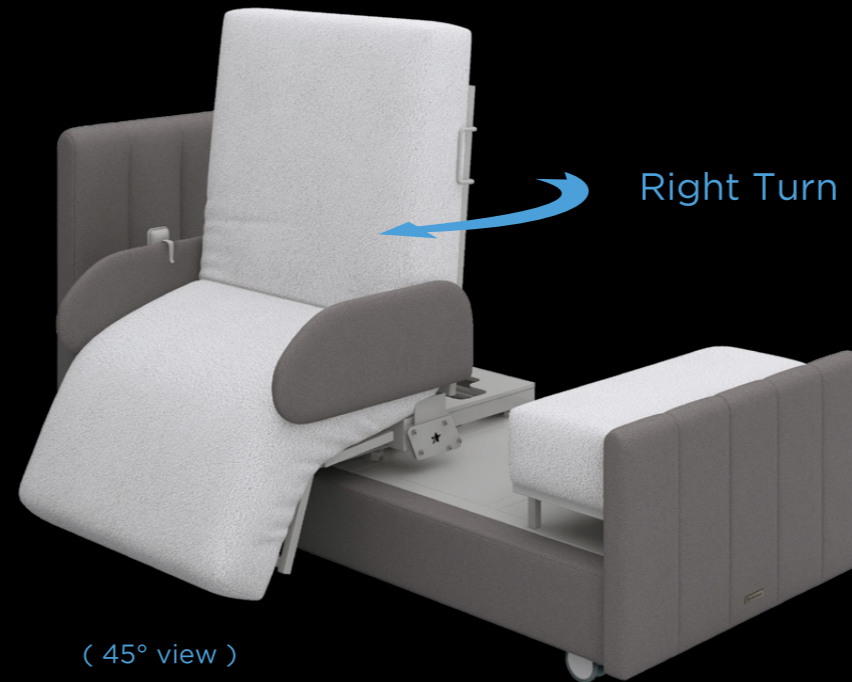

Orin Rotation Bed

Key Features

- Multifunctional Design
- Silent & Durable German Motor
- One-Touch 90° Rotation Bed
- Head (90°) and Foot (35°) Elevation
- Air Chamber Massage
- Heating
- Air Fiber Breathable Mattress
- Sideboards & Safety Belt For Protection
- US FDA Registered For Bed & Mattress
- Sleep & Health Monitoring Apps
- 170kg Weight Capacity

WATCH VIDEO

Step 1

Head Elevation

Step 2

Leg Elevation

Step 3

Steady Rotation

Step 4

Easy To Get Out

Multifunctional Design One-Click Control

90° rotation helps users to get in and out of bed easily.

WATCH VIDEO

90° Rotation
Get Out Of Bed

Rotate 90°
(easy to get out)

Orin Rotation Bed Dimension

2 Bed Models for Selection

Left Rotation | Right Rotation

WATCH VIDEO

Air Massage with Heating Option

The massage airbags consist of four independently controllable airbags that are installed inside the mattress for use. Three massage modes can be achieved by inflating and deflating the airbags. The waist airbags can also function as lumbar support. If there is no operation, the airbags will automatically stop running after 45 minutes.