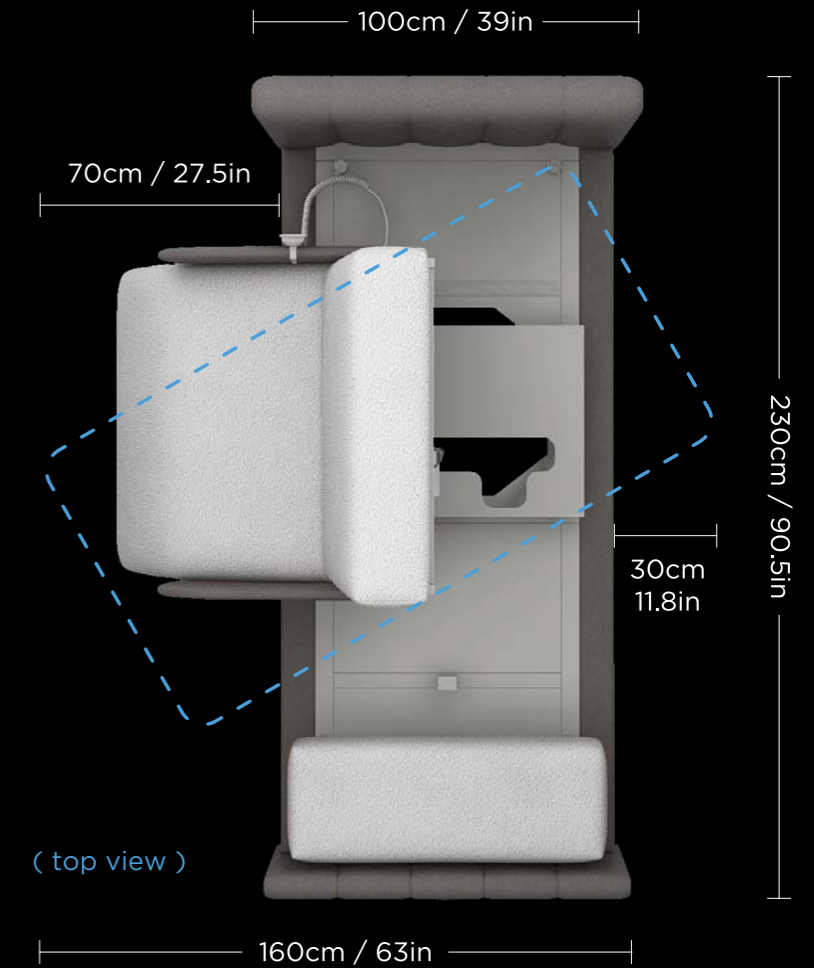

Orin Rotation Bed

Key Features

- Multifunctional Design
- Silent & Durable German Motor
- One-Touch 90° Rotation Bed
- Head (90°) and Foot (35°) Elevation
- Air Chamber Massage
- Heating
- Air Fiber Breathable Mattress
- Sideboards & Safety Belt For Protection
- US FDA Registered For Bed & Mattress
- Sleep & Health Monitoring Apps
- 170kg Weight Capacity

Easy To Get Out

Multifunctional Design One-Click Control

90° rotation helps users to get in and out of bed easily.

WATCH VIDEO

90° Rotation
Get Out Of Bed

Rotate 90°
(easy to get out)

Orin Rotation Bed Dimension

2 Bed Models for Selection

Left Rotation | Right Rotation

WATCH VIDEO

Air Massage with Heating Option

The massage airbags consist of four independently controllable airbags that are installed inside the mattress for use. Three massage modes can be achieved by inflating and deflating the airbags. The waist airbags can also function as lumbar support. If there is no operation, the airbags will automatically stop running after 45 minutes.

Easy To Move

Easy Access To Toilet

(front view)

25cm height adjustment

(side view)

(45° view)

**Natural
Latex Pillow Core**

**100% Cotton
Home Textiles**