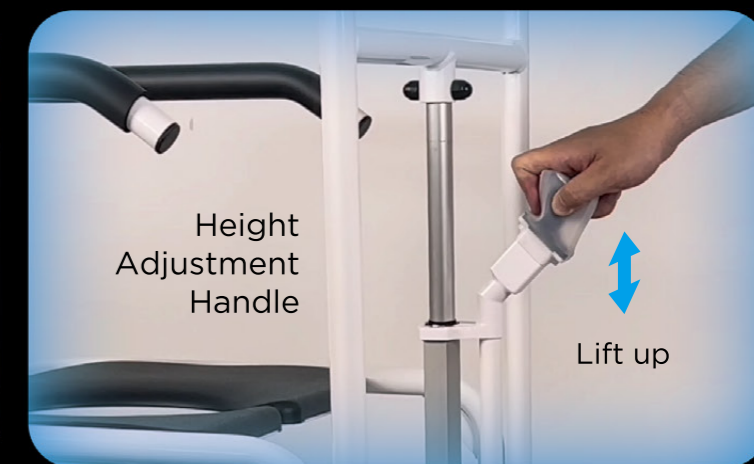

- Ergonomic Design
- Electric - Easy Height Adjustment
- Easy Access To Toilet
- Cleanable
- Chargeable Battery
- 25cm Height Adjustment
- Mute and Lockable Casters
- 135kg Safety Weight Load

WATCH VIDEO

Easy To Move

Easy Access To Toilet

(front view)

25cm height adjustment

(side view)

(45° view)

**Natural
Latex Pillow Core**

**100% Cotton
Home Textiles**