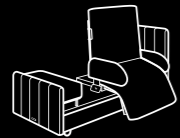

Orin Rotation Bed

Key Features

- Multifunctional Design
- Silent & Durable German Motor
- One-Touch 90° Rotation Bed
- Head (90°) and Foot (35°) Elevation
- Air Chamber Massage
- Heating
- Air Fiber Breathable Mattress
- Sideboards & Safety Belt For Protection
- US FDA Registered For Bed & Mattress
- Sleep & Health Monitoring Apps
- 170kg Weight Capacity

WATCH VIDEO

Step 1

Head Elevation

Step 2

Leg Elevation

Step 3

Steady Rotation

Step 4

Easy To Get Out

Multifunctional Design One-Click Control

90° rotation helps users to get in and out of bed easily.

WATCH VIDEO

90° Rotation
Get Out Of Bed

Rotate 90°
(easy to get out)

Orin Rotation Bed Dimension

2 Bed Models for Selection

Left Rotation | Right Rotation

WATCH VIDEO

Air Massage with Heating Option

The massage airbags consist of four independently controllable airbags that are installed inside the mattress for use. Three massage modes can be achieved by inflating and deflating the airbags. The waist airbags can also function as lumbar support. If there is no operation, the airbags will automatically stop running after 45 minutes.