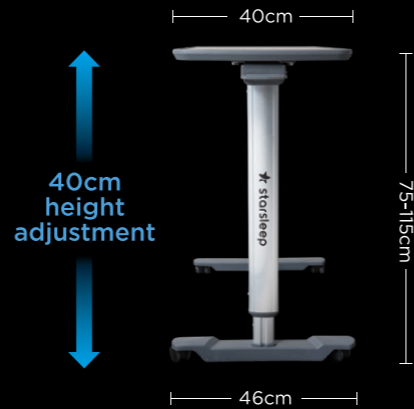

Adjust Tightness

Orin-Accessories Safety Protection

Sideboards
Protection

WATCH VIDEO

Orin-Accessories Overbed Table

- Multi-Home Scenarios
- Mobile, Sturdy & Durable
- Practical & Space Saving
- Air-Spring Assist, Easy Operation
- 75cm to 115cm Height Range
- 30kg Weight Capacity

Accessories to
Extend in-Bed

Bearing Capacity

Easy Cleaning

(45° view)

(front view)

(side view)

WATCH VIDEO

Orin-Accessories Transfer Chair

- Ergonomic Design
- Electric - Easy Height Adjustment
- Easy Access To Toilet
- Cleanable
- Chargeable Battery
- 25cm Height Adjustment
- Mute and Lockable Casters
- 135kg Safety Weight Load

WATCH VIDEO

Easy To Move

Easy Access To Toilet

(front view)

25cm height adjustment

(side view)

(45° view)

**Natural
Latex Pillow Core**

**100% Cotton
Home Textiles**