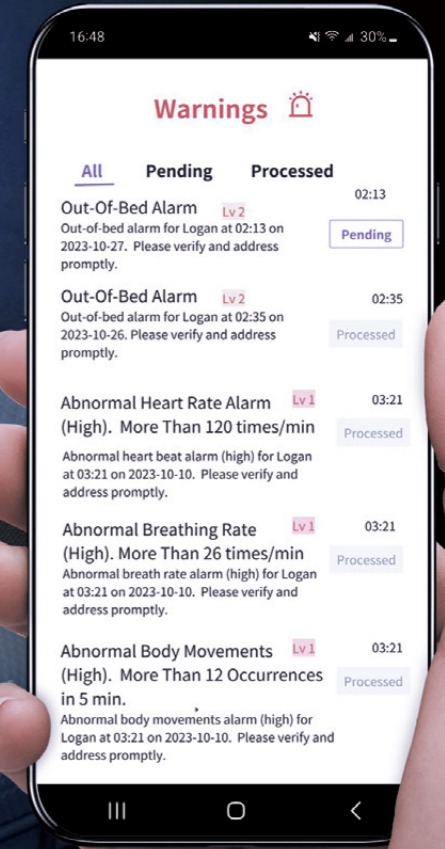

Diet Record

Chronic Disease Management

Overnight Risk Warnings

WATCH VIDEO

Non-intrusive Sleep Tracking Technology Real Time Alarm & Notification For The User & Family Members

Sleep & Health Monitoring

Sleep Report

Out of Bed Alarm

starnote

WATCH VIDEO

Orin-Accessories
Safety Protection

WATCH VIDEO

Step 1

Lock Safety Belt

Step 2