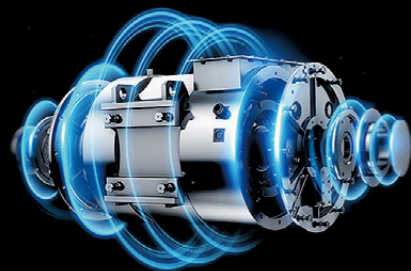

German Technology

High Efficiency / Silent / Safe & Stable

German Technology

Head & Foot Articulation

One Touch Flat

170kg Bearing Capacity

< 50dB Low Noise
> 25000^{order} Durable
> 170kg Stable Load-Bearing
Flame Retardant Medical Standard