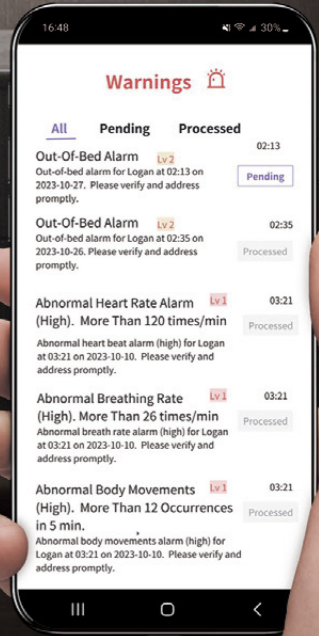

orin
Rotating Bed

Our Customer Profiles

Diabetes	Cancer
Pregnancy	Stroke
Acid Reflux	Arthritis
Sleep Deprivation	Wheelchair Bound

All-In-One Features

Ergonomic Design	90° Rotation Get Out Of Bed	4D Air Fiber Mattress Washable & Breathable	German Technology	Zero-G	Head & Foot Articulation	One Touch Flat	Air Chamber Massage
Heating	170kg Bearing Capacity	Sideboards Protection	Adjustable Height	Wired Remote	Sleep & Health Monitoring	Sleep Report	Out of Bed Alarm

Orin Rotation Bed

Key Features

- Multifunctional Design
- Silent & Durable German Motor
- One-Touch 90° Rotation Bed
- Head (90°) and Foot (35°) Elevation
- Air Chamber Massage
- Heating
- Air Fiber Breathable Mattress
- Sideboards & Safety Belt For Protection
- US FDA Registered For Bed & Mattress
- Sleep & Health Monitoring Apps
- 170kg Weight Capacity

WATCH VIDEO

Step 1

Head Elevation

Step 2

Leg Elevation

Step 3

Steady Rotation

Step 4

Easy To Get Out

Multifunctional Design One-Click Control

90° rotation helps users to get in and out of bed easily.

WATCH VIDEO

90° Rotation
Get Out Of Bed

Rotate 90°
(easy to get out)

Orin Rotation Bed Dimension