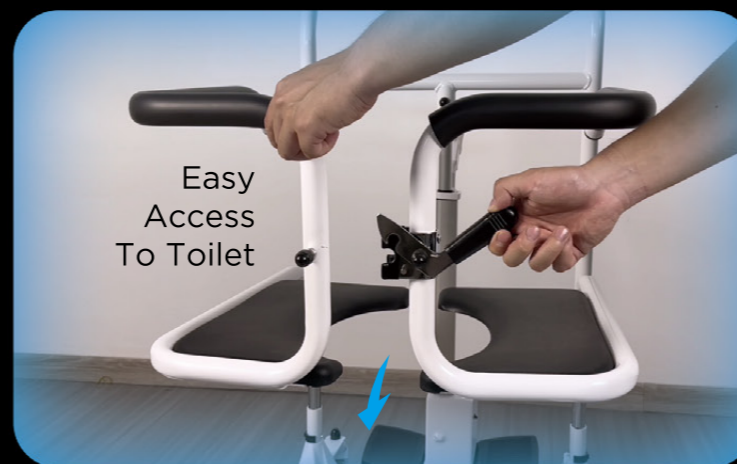

- Ergonomic Design
- Electric - Easy Height Adjustment
- Easy Access To Toilet
- Cleanable
- Chargeable Battery
- 25cm Height Adjustment
- Mute and Lockable Casters
- 135kg Safety Weight Load

WATCH VIDEO

Easy To Move

Easy Access To Toilet

(front view)

25cm height adjustment

(side view)

(45° view)

**Natural
Latex Pillow Core**

**100% Cotton
Home Textiles**