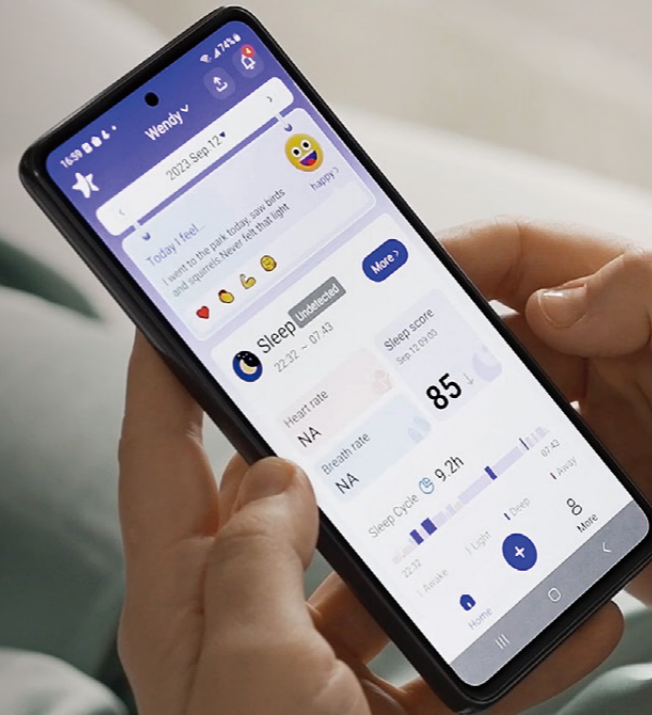

WATCH VIDEO