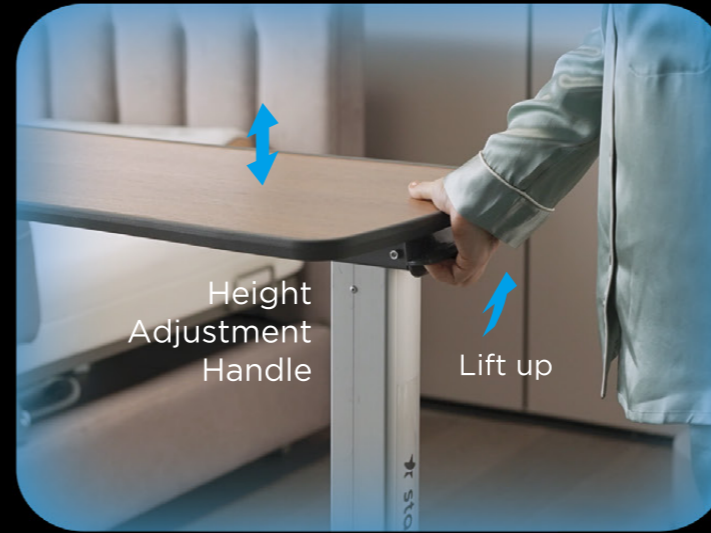

Orin-Accessories Overbed Table

- Multi-Home Scenarios
- Mobile, Sturdy & Durable
- Practical & Space Saving
- Air-Spring Assist, Easy Operation
- 75cm to 115cm Height Range
- 30kg Weight Capacity

(45° view)