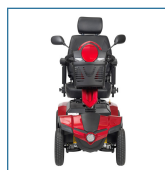

Panther 4-Wheel Heavy Duty Scooter

HCPCS:

FIGURE A

FIGURE B

FIGURE C

FIGURE D

The Panther scooter offers modern styling and a host of excellent features resulting in a smooth and comfortable driving experience. Just some of these great features include one touch infinite tiller adjustment and delta controls for easy steering and throttle control, a plush Captains Seat that is height adjustable and features a reclining backrest with adjustable headrest, 14" alloy wheels on front and rear suspension for a smooth ride on all terrain, extra bright LED headlights and turn signals, dual rear view mirrors, and a large front basket with carry handle. For the ultimate driving experience dont settle for anything less than the Panther.

- Front and rear suspension on 14" pneumatic tires for the smoothest ride possible
- One-touch infinite tiller adjustment
- Built-in USB port for charging your mobile devices
- Extra-bright LED lighting for superb visibility
- Ergonomic delta control handles for ease of steering and throttle control
- Large front plastic basket with carry handle
- Captain's seat is height adjustable and features a fold-down, reclining backrest with adjustable headrest
- LED headlights, parking lights, and turn signals for superior visibility
- Dual rear view mirrors
- Anti-tip wheels
- Easy freewheel mode

PRODUCTS	Description
PANTHER22CS	Panther HD Scooter, 22" Capt.Seat,1/ea
SPECIFICATIONS	Description
Warranty	24 Month Limited Warranty on Electronics
Product Weight	264 lb
Product Dimensions	56" (L) x 26" (W) x 53" (H)
Seat Dimensions	20" (D) x 22" (W)
Weight Capacity	425 lb
Top Speed	8 mph
Batteries (pair)	12V x 50AH
Battery Charger	5A Offboard
Climbing Angle	7.5°
Color	Red
Controller	Dynamic Rhino 2 120A
Ground Clearance	4"
HCPCS	N/A
Maximum Range	25 miles