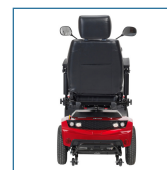

Panther 4-Wheel Heavy Duty Scooter

HCPCS:

FIGURE A

FIGURE B

FIGURE C

FIGURE D

The Panther scooter offers modern styling and a host of excellent features resulting in a smooth and comfortable driving experience. Just some of these great features include one touch infinite tiller adjustment and delta controls for easy steering and throttle control, a plush Captains Seat that is height adjustable and features a reclining backrest with adjustable headrest, 14" alloy wheels on front and rear suspension for a smooth ride on all terrain, extra bright LED headlights and turn signals, dual rear view mirrors, and a large front basket with carry handle. For the ultimate driving experience dont settle for anything less than the Panther.

- Front and rear suspension on 14" pneumatic tires for the smoothest ride possible
- One-touch infinite tiller adjustment
- Built-in USB port for charging your mobile devices
- Extra-bright LED lighting for superb visibility
- Ergonomic delta control handles for ease of steering and throttle control
- Large front plastic basket with carry handle
- Captain's seat is height adjustable and features a fold-down, reclining backrest with adjustable headrest
- LED headlights, parking lights, and turn signals for superior visibility
- Dual rear view mirrors
- Anti-tip wheels
- Easy freewheel mode

PRODUCTS	Description
PANTHER22CS	Panther HD Scooter, 22" Capt.Seat,1/ea
SPECIFICATIONS	Description
Warranty	24 Month Limited Warranty on Electronics
Product Weight	264 lb
Product Dimensions	56" (L) x 26" (W) x 53" (H)
Seat Dimensions	20" (D) x 22" (W)
Weight Capacity	425 lb
Top Speed	8 mph
Batteries (pair)	12V x 50AH
Battery Charger	5A Offboard
Climbing Angle	7.5°
Color	Red
Controller	Dynamic Rhino 2 120A
Ground Clearance	4"
HCPCS	N/A
Maximum Range	25 miles