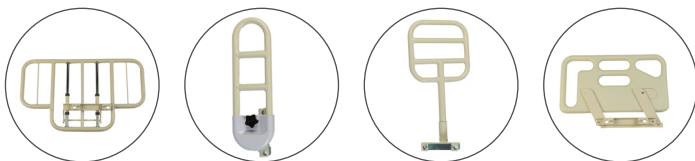

### THE MOST RELIABLE AND COST-EFFECTIVE BED IN ITS CLASS!

ULTRA LOW AND HIGH HEIGHT RANGES

**Extensive Travel Range 7”-31”**  
**Expandable Length 80”-84”-88”**

**Lowest position of only 7”!**  
*Helps mitigate injury from accidental roll outs*

#### Bed Rail Options:

Quarter Rail

Pivot Assist Rail

QBar Assist Rail

Swing Rail