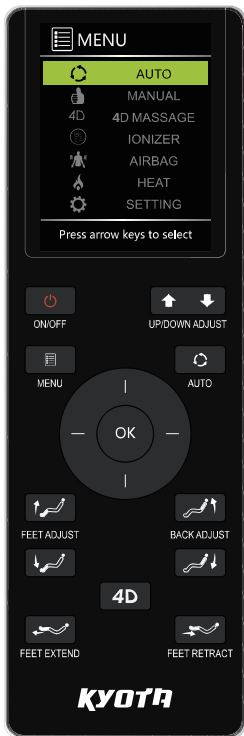

### Heat Zones Smart Fit

• Lumbar

- Smart Body Scan
- Mechanical Foot Extension

### Wall Clearance Warranty

2"

Kyoto Promise  
4 Year Limited Warranty

## Ideal Height & Weight

Wired Controller