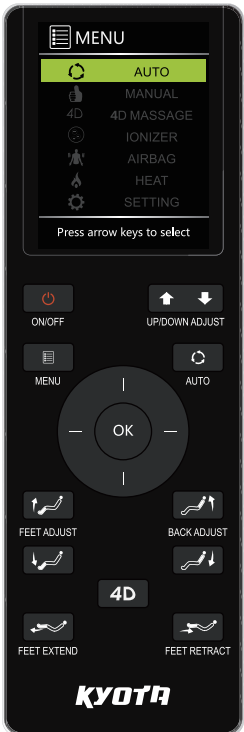

Kyoto Yosei M868 4D Massage Chair

Black/Black

Bronze/Brown

Features

- 4D back massage mimics deep tissue massage of human hands
- Kneading and oscillating calf, automatic footrest extension, and closed toe foot massage.
- Triple roller Total Sole Reflexology foot massage
- Powerful spinal correction & waist twist functions
- Exterior programmed chromotherapy lighting
- MyMemory custom massage program storage
- Lumbar heat to warm up muscles for enhanced massage
- Integrated air ionizer
- Built in Bluetooth speakers
- USB charging port

Kneading + Oscillating Calf

Bluetooth Speakers

Enclosed Total Foot Massage

Two Custom Memory Functions

Massage Regions

9 Auto Programs

Wired Controller

Back Mechanism Track Type/Length

4D

L Track / 49"

Airbags/ Aircells Recline

26 / 50

Zero Gravity

Heat Zones Smart Fit

Lumbar

- Smart Body Scan
- Mechanical Foot Extension