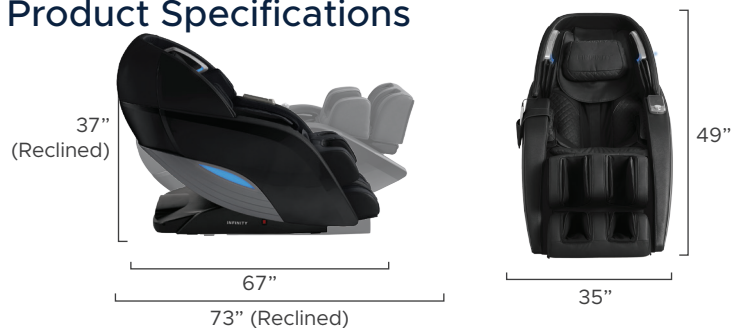

Product Specifications

INFINITY

603-910-5000
www.infinitymassagechairs.com