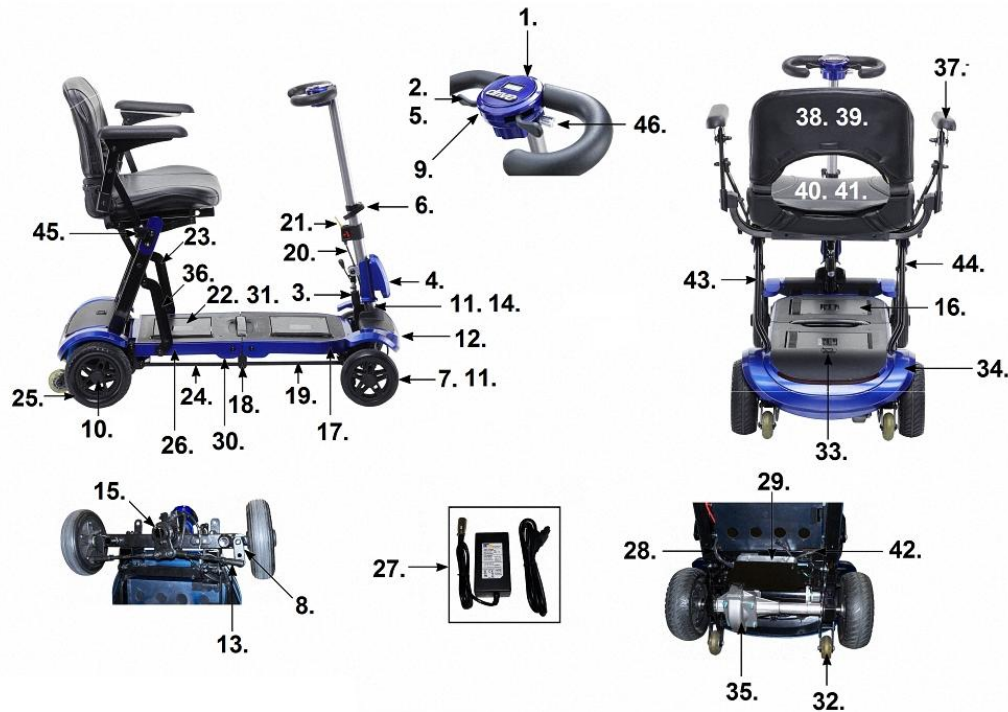

ZOOME FLEX

- | | |
|---|---|
| <ul style="list-style-type: none"> 1. Upper Panel Assembly Blue- FLEX-01
Upper Panel Assembly Blue Red- FLEX-01R 2. Throttle Assembly- FLEX-02 3. Gas Spring Assembly- FLEX-03 4. Front Reflector Assembly Blue- FLEX-04
Front Reflector Assembly Red- FLEX-04R 5. Throttle Potentiometer- FLEX-05 6. Quick Release Clamp- FLEX-06 7. Front Wheel- FLEX-07 8. Steering Knuckle Left- FLEX-08
Steering Knuckle Right- FLEX-09 9. On/Off Switch- FLEX-47 10. Hub Cap- FLEX-10 11. Wheel/Stem Bearing- FLEX-11 12. Front Shroud Blue- FLEX-12
Front Shroud Red- FLEX-12R 13. Tie Rods- FLEX-13 14. Handle Connector- FLEX-14 15. Steering Connector- FLEX-15 16. Battery Case Only- FLEX-16 17. Front Main Shroud Blue- FLEX-17
Front Main Shroud Red- FLEX-17R 18. Front Rotating Gear Assy.- FLEX-18 19. Front Support Rod- FLEX-19 20. Release Cable- FLEX-20 21. Release Lever- FLEX-21 22. Lithium Battery Pack- FLEX-22 23. Left Seat Support Assembly- FLEX-23 24. Rear Support Rod Assembly- FLEX-24 25. Rear Wheel- FLEX-25 26. Rear Main Shroud Blue- FLEX-26
Rear Main Shroud Red- FLEX-26R | <ul style="list-style-type: none"> 27. Battery Charger- FLEX-27 28. Power Harness- FLEX-28 29. Controller- FLEX-29 30. Rear Rotating Gear Assy.- FLEX-30 31. Battery Contacts (4 ea)- FLEX-31 32. Anti-Tip Wheel- FLEX-32 33. Charger Harness- FLEX-33 34. Rear Shroud Blue- FLEX-34
Rear Shroud Red- FLEX-34R 35. Motor, Transaxle & Brake- FLEX-35
Transaxle- FLEX-51
Motor- FLEX-52
Brake- FLEX-53 36. Right Seat Support Assembly- FLEX-36 37. Arm Pad & Screws- FLEX-37
Left Arm Assembly- FLEX-48
Right Arm Assembly- FLEX-49 38. Back Upholstery- FLEX-38 39. Back Cushion- FLEX-39 40. Seat Upholstery- FLEX-40 41. Seat Cushion- FLEX-41 42. Main Wiring Harness- FLEX-42 43. Left Hinge Cover Blue- FLEX-43
Left Hinge Cover Red- FLEX-43R 44. Right Hinge Cover Blue- FLEX-44
Right Hinge Cover Red- FLEX-44R 45. Armrest Locking Knob- FLEX-45
Substitute- LDR410115-03 46. Speed Controller- FLEX-46 n/s External Charging Docking Station- FLEX-50 |
|---|---|