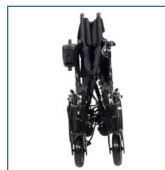

## Cirrus Plus EC

HCPCS: K0822-1,K0822

FIGURE A

- Foldable, lightweight frame for easy portability (Figure A)
- Attractive steel cross-brace frame
- Armrests are padded, adjustable and removable
- Adjustable-length controller mount
- Adjustable-tension back upholstery
- Swing-away footrests with heel loops
- Optional elevating leg rests (Item #CPELR) sold separately
- Positioning belt included
- Padded back upholstery with storage pouch and cushioned seat
- Programmable controller
- Flat-free, non-marking tires
- Easy free-wheel operation
- Manual wheel locks
- General foam seat cushion included
- Anti-tip wheels

PRODUCTS	Description
CPN18FBA	CirrusPlusPowerChair,18in FlpBkArm,1/cs
CPN20FBA	CirrusPlusPowerChair,20"FlpBkArm,1/cs
SPECIFICATIONS	Description
Alarm mute	Yes
Base Weight	90 lbs.
Batteries (pair)	12V x 36AH (U1)
Battery Weight (pair)	56 lbs.
Brakes	Electromagnetic
Caster Wheels	8" x 2" Solid
Charger	4A Offboard
Climbing Angle	6°
Controller	PG VSi 50A
Dimensions	42.5" (L) x 24" (W)   42.5" (L) x 26" (W)   42.5" (L) x 28" (W)
Drive Wheels	12.5" x 2.25" Flat-free
Floor to Seat Height	18.5"
Ground Clearance	4"
HCPCS	K0822
Maximum Range	15 miles

PARTS	Description
STDS871	Hand Grip,Sentra,1/ea, EA
CPN6205	Controller Arm Brkt.CPN,1/ea, EA
CP6200T	JoystickTip,PG Controller,1/ea, EA
SI69001	ContrllrScrewSet,P&G,VSI,1/ea, EA
CP8002-16	Seat Upholstery, CPN16, 1/ea, EA
CP6205P	Controller Brket,CirrusPlus,1/ea, EA
CP8002-18	Seat Upholstery, CPN18, 1/ea, EA
CP8002-20	Seat Upholstery, CPN20, 1/ea, EA
CP8002-22	Seat Upholstery, CPN22, 1/ea, EA
CP8001-16	Seat Cushion, CPN16, 1/ea, EA
CP8001-18	Seat Cushion, CPN18, 1/ea, EA
CP8001-20	Seat Cushion, CPN20, 1/ea, EA
CP8001-22	Seat Cushion, CPN22, 1/ea, EA
CPNSFR	Footrest Rt.CPN,1/ea, EA
CPNSFL	Footrest Lt.CPN,1/ea, EA
STDS1026	Front Bumper for Ft.Rst/LegRest,1/ea, EA
CP8020-18	CrossBar18"CirrusPlus1/ea, EA
CP8040	FrontCaster, CPN, 1/ea, EA
CP1204	Front Fork,Cirrus Power,1/ea, EA
CP1204-A	Front Axle Bolt,Cirrus Plus,1ea, EA