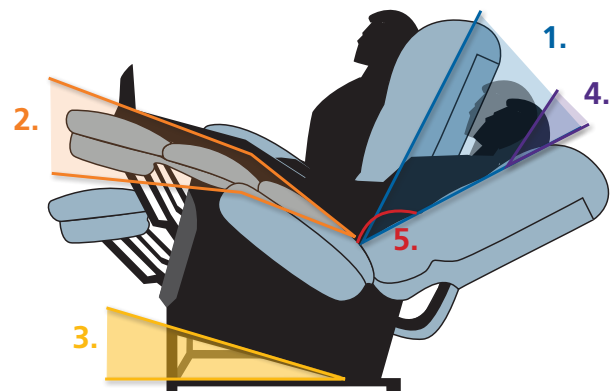

Model Number	PR515-SME	PR515-MLA
Size	Small/Med	Med/Large
Weight Capacity	375 LB	375 LB
Positioning	MaxiComfort	MaxiComfort
Twilight Technology	Yes	Yes
Chaise Seat	Yes	Yes
Pocketed Coil Seat	No	No
Back Type	Biscuit	Biscuit
Removable Back Option	No	No
Head Rest Cover	Yes	Yes
Arm Rest Covers	No	No
Overall Width	35.5"	39.5"
Overall Height	44"	46.5"
Width Between Arms	20"	20"
Floor to Top of Seat	20"	21.5"
Seat Depth	18.5"	20"
Seat to Top of Back	28"	31"
Seat to Top of Arm	7.5"	8.5"
Distance Required from Wall Reclined	23"	24"
Extension Reclined from Back of Seat to End of Foot Rest	43"	43"
Life Time Warranty, Chair Frame, Lift Frame, Recline Mechanism	Yes	Yes
Warranty on Electrical parts	3 YR	3 YR
Pro Rated Years 4 Thru 7	Yes	Yes
Warranty on Mechanical Labor	3 YR	3 YR
Warranty on Electrical Labor	1 YR	1 YR
Customizable *	No	No
Hand Control Routing	Inside Arm	Inside Arm
Extra Pocket Option	Standard	Standard
Heat & Massage Option	No	No
Power Pillow Option	Standard	Standard
Power Adjustable Lumbar Option	Standard	Standard
Auto Flex Option	No	No
Foot Rest Extension Option	No	No
Straight Lift Option	No	No
USB Charging Port	Yes	Yes
Place of Origin	USA	USA

TWILIGHT

The World's Most Advanced Power Positioning Lift Recliner!

Our Patented Twilight Technology Now in a Unique 5-Motor System to Achieve Optimum Support

Motor #1
Adjusts back positioning

Motor #2
Controls the footrest movement and the patented movement of the rising seat box

Motor #3
Activates Twilight technology, a tilting movement that provides a weightless experience

NEW! Motor #4
Adjusts head support and placement.

NEW! Motor #5
Provides customizable lumbar support.

* See Customize Chart for Dimension limits
Sizes may vary depending on fabric, filling material, upholstery and carpet thickness. All measurements taken on concrete floor using levels and metal rulers.

Smart Tek

Our luxurious lift and recline chairs are equipped with electronics to help assure a secure lift every time you need it.

Battery Backup System

Batteries not included. Battery Backup System is designed to bring the chair from the reclined to the seated position in the event of a power outage.

HEALTHY BENEFITS:

- Elevates Feet Above Heart
- Supports Natural 'S' Shape of Spine
- Alleviates Pressure On Lungs
- Stylish New Track Arm Design
- Distributes Weight
- Available in Luxurious Brisa Fabrics With Breathable Technology
- Relieves Pressure Points
- Encourages Proper Posture

Literature is current at time of printing. Golden Technologies reserves the right to make changes to the product or literature at any time.

Complies with
UL 73 and
CSA C22.2 No. 68