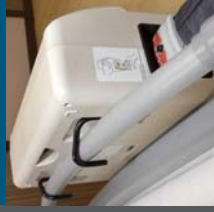

Rhythm-Turn is your partner in protection and treatment of pressure ulcer

CPR quick release system deflates the system within 20 seconds.

Cable management keeps electrical cables off the floor

Hanging bracket fits on all type of beds