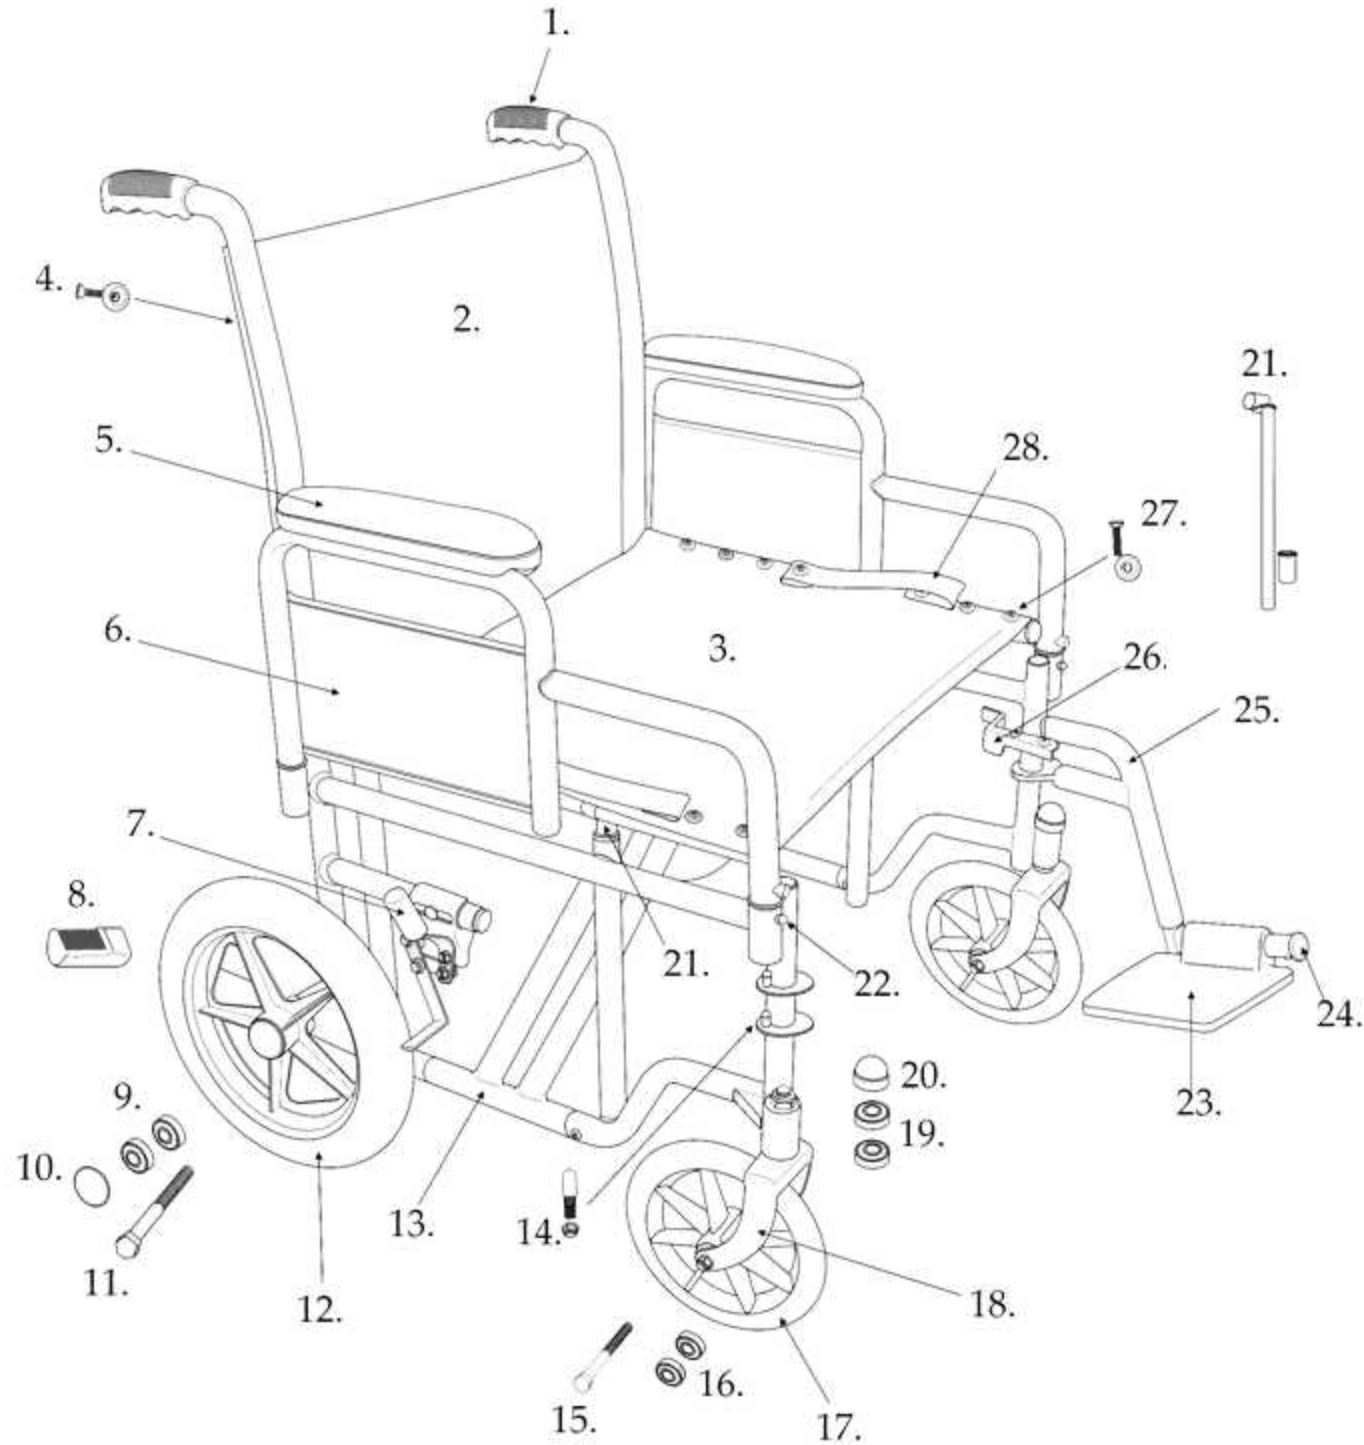

BTR20

1. Hand Grip- STDS2K3003
2. 20" Back Upholstery- STDS2KBTR20B
3. 20" Seat Upholstery- STDS2KBTR20S
4. Back Upholstery Screw- STDS001071
5. Arm Pad- STDSDSKVB
6. Arm Assm. 2011 & Newer 4S ser #
STDS4S30RB- Right Blue
STDS4S30LB- Left Blue
STDS4S30RR- Right Red
STDS4S30LR- Left Red
- Arm Assm. 2010 & Older 2K ser #
STDS2K30RB- Right Blue
STDS2K30LB- Left Blue
STDS2K30RR- Right Red
STDS2K30LR- Left Red
STDS2K30RS- Right Silver Vein
STDS2K30LS- Left Silver Vein
7. Wheel Lock- Rt.- STDS2K303R
Lt.- STDS2K303L
8. Tipping Sleeve- STDS2K3015
9. Rear Wheel Bearings- STDS2K3031
10. Rear Hub Cap- STDS2K3002
11. Rear Axle Bolt- STDS2K3032
12. Rear Wheel- STDS2K3000
13. Cross Frame- STDS2K3045
14. Hanger Pin- STDS2K3011
15. Front Axle Bolt- STDS2K3042
16. Front Axle Bearings- STDS1011
17. Front Wheel- STDS2K3009
18. Front Fork- STDS2K3006
19. Fork Stem Bearings- STDS3J2401
20. Dust Cap- STDS8M4651
21. Slide Tube- STDS2K3010
22. Release Button- STDS2K3005
23. Footplate- STDS2K3059
24. Footrest Bumper- STDS1026
25. Footrest Set- STDS2K305R- Red
STDS2K305B- Blue
STDS2K305S- Silver Vein