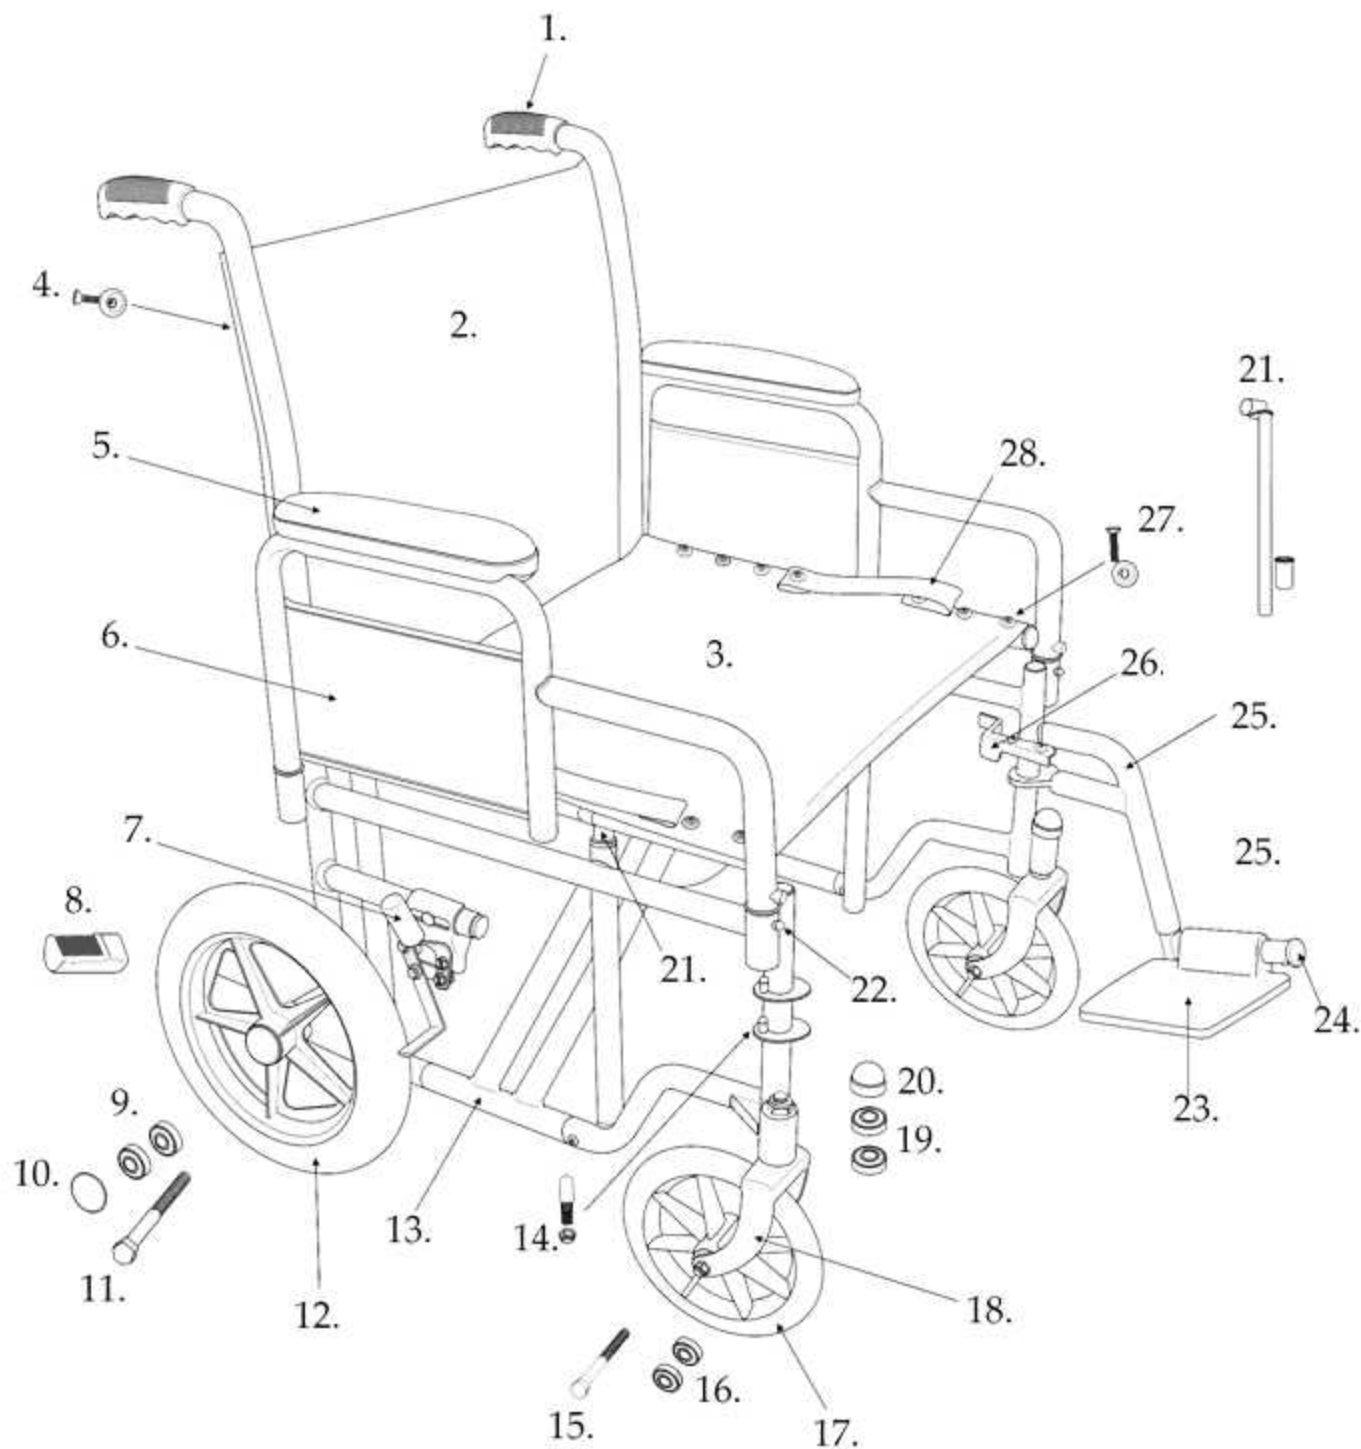

BTR22

1. Hand Grip- STDS2K3003
2. 22" Back Upholstery- STDS2KBTR22B
3. 22" Seat Upholstery- STDS2KBTR22S
4. Back Upholstery Screw- STDS001071
5. Arm Pad- STDSDSKVB
6. Arm Assm. 2011 & Newer 4S ser #
  STDS4S30RB- Right Blue
  STDS4S30LB- Left Blue
  STDS4S30RR- Right Red
  STDS4S30LR- Left Red
7. Arm Assm. 2010 & Older 2K ser #
   STDS2K30RB- Right Blue
   STDS2K30LB- Left Blue
   STDS2K30RR- Right Red
   STDS2K30LR- Left Red
   STDS2K30RS- Right Silver Vein
   STDS2K30LS- Left Silver Vein
7. Wheel Lock- Rt.- STDS2K303R
  Lt.- STDS2K303L
8. Tipping Sleeve- STDS2K3015
9. Rear Wheel Bearings- STDS2K3031
10. Rear Hub Cap- STDS2K3002
11. Rear Axle Bolt- STDS2K3032
12. Rear Wheel- STDS2K3000
13. Cross Frame- STDS2K3044
14. Hanger Pin- STDS2K3011
15. Front Axle Bolt- STDS2K3042
16. Front Axle Bearings- STDS1011
17. Front Wheel- STDS2K3009
18. Front Fork- STDS2K3006
19. Fork Stem Bearings- STDS3J2401
20. Dust Cap- STDS8M4651
21. Slide Tube- STDS2K3010
22. Release Button- STDS2K3005
23. Footplate- STDS2K3059
24. Footrest Bumper- STDS1026
25. Footrest Set- STDS2K305R- Red
  STDS2K305B- Blue
  STDS2K305S- Silver Vein

26. Release Lever Rt.- STDS2K306R, or Lt. -L
27. Seat Screws (8 ea)- STDS1072-8
28. Upholstery Handle- STDS2K3012